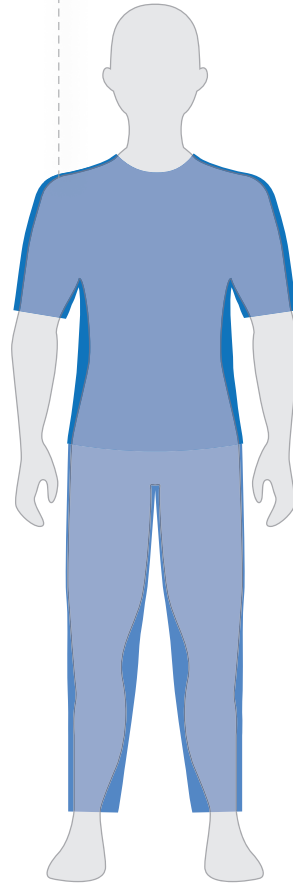

SIZE CHARTS

FOOTWEAR SIZE CHART

| | | | | | | | | | | | | | | | | | | |
|---------------|------|-------|------|-------|------|-------|------|------|------|------|------|------|------|------|------|------|------|------|
| UK | C10 | C10.5 | C11 | C11.5 | C12 | C12.5 | C13 | 13.5 | 1 | 1.5 | 2 | 2.5 | 3 | 3.5 | 4 | 4.5 | 5 | 5.5 |
| Europe | 27 | 28 | 28.5 | 29 | 30 | 30.5 | 31 | 32 | 32.5 | 33 | 34 | 34.5 | 35 | 36 | 36.5 | 37 | 38 | 38.5 |
| Japan | 16.0 | 16.5 | 17.0 | 17.5 | 18.0 | 18.5 | 19.0 | 19.5 | 20.0 | 20.5 | 21.0 | 21.5 | 22.0 | 22.5 | 23.0 | 23.5 | 24.0 | 24.5 |

WEIGHTS

WHERE SHOE WEIGHTS ARE INDICATED, THEY ARE BASED ON MEN'S UK SIZE 8 AND WOMEN'S UK SIZE 5.5

APPAREL SIZE CHARTS

| MEN'S | S | M | L | XL | XXL |
|--------------------|----------|----------|----------|-----------|------------|
| Chest (cm) | 89-96 | 97-104 | 105-112 | 113-120 | 121-127 |
| Waist (cm) | 73-80 | 81-88 | 89-96 | 97-104 | 105-111 |
| Hips (cm) | 89-96 | 97-104 | 105-112 | 113-120 | 121-127 |
| Height (cm) | 170-175 | 175-180 | 180-185 | 185-190 | 190-195 |

| JUNIOR'S | 116/S | 128/M | 140/L | 152/XL |
|----------------------|--------------|--------------|--------------|---------------|
| Height (cm) | 116 | 128 | 140 | 152 |
| Suggested age | 6 | 8 | 10 | 12 |

STANDARD FIT

RELAX FIT

B/F

SL/F

ST/F

R/F

Our **BodyFit** strategically provides support to targeted muscle groups.

Our **SlimFit** apparel conforms to the shape of the body, without restricting movement.