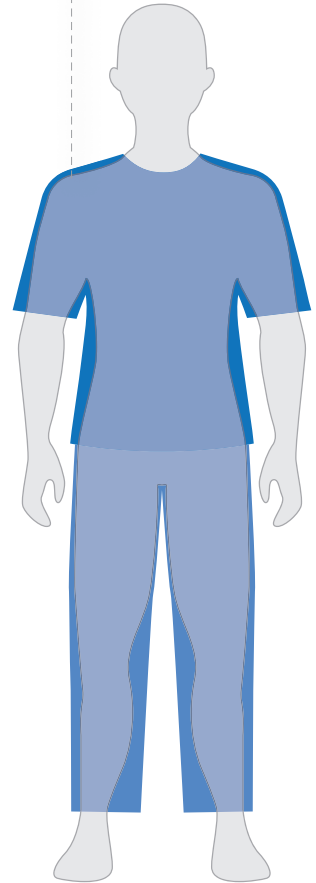

SIZE CHARTS

FOOTWEAR SIZE CHART

| | | | | | | | | | | | | | | | | | | |
|---------------|------|-------|------|-------|------|-------|------|------|------|------|------|------|------|------|------|------|------|------|
| UK | C10 | C10.5 | C11 | C11.5 | C12 | C12.5 | C13 | 13.5 | 1 | 1.5 | 2 | 2.5 | 3 | 3.5 | 4 | 4.5 | 5 | 5.5 |
| Europe | 27 | 28 | 28.5 | 29 | 30 | 30.5 | 31 | 32 | 32.5 | 33 | 34 | 34.5 | 35 | 36 | 36.5 | 37 | 38 | 38.5 |
| Japan | 16.0 | 16.5 | 17.0 | 17.5 | 18.0 | 18.5 | 19.0 | 19.5 | 20.0 | 20.5 | 21.0 | 21.5 | 22.0 | 22.5 | 23.0 | 23.5 | 24.0 | 24.5 |

WEIGHTS

WHERE SHOE WEIGHTS ARE INDICATED, THEY ARE BASED ON MEN'S UK SIZE 8 AND WOMEN'S UK SIZE 5.5

APPAREL SIZE CHARTS

| MEN'S | S | M | L | XL | XXL |
|--------------------|----------|----------|----------|-----------|------------|
| Chest (cm) | 89-96 | 97-104 | 105-112 | 113-120 | 121-127 |
| Waist (cm) | 73-80 | 81-88 | 89-96 | 97-104 | 105-111 |
| Hips (cm) | 89-96 | 97-104 | 105-112 | 113-120 | 121-127 |
| Height (cm) | 170-175 | 175-180 | 180-185 | 185-190 | 190-195 |

| JUNIOR'S | 116/S | 128/M | 140/L | 152/XL |
|----------------------|--------------|--------------|--------------|---------------|
| Height (cm) | 116 | 128 | 140 | 152 |
| Suggested age | 6 | 8 | 10 | 12 |

STANDARD FIT

RELAX FIT

B/F

SL/F

ST/F

R/F

Our **BodyFit** strategically provides support to targeted muscle groups.

Our **SlimFit** apparel conforms to the shape of the body, without restricting movement.