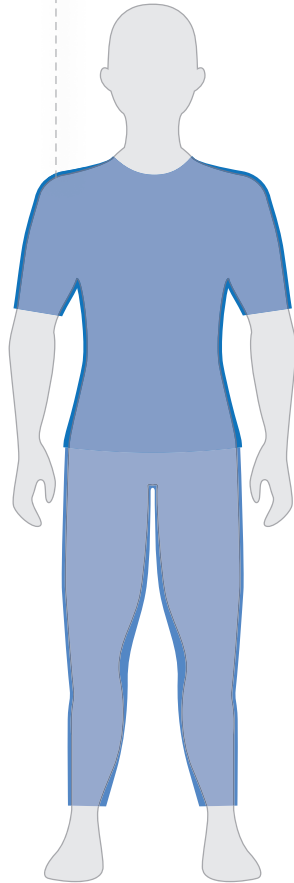

APPAREL FITTING GUIDE

BODY FIT

SLIM FIT

STANDARD FIT

RELAX FIT

B/F

SL/F

ST/F

R/F

Our **BodyFit** strategically provides support to targeted muscle groups.

Our **SlimFit** apparel conforms to the shape of the body, without restricting movement.

Our **StandardFit** apparel aligns with the contour of your body while still allowing for ease of mobility.

Our **RelaxFit** follows your natural shape yet leaves room in all the right places for freedom of movement.