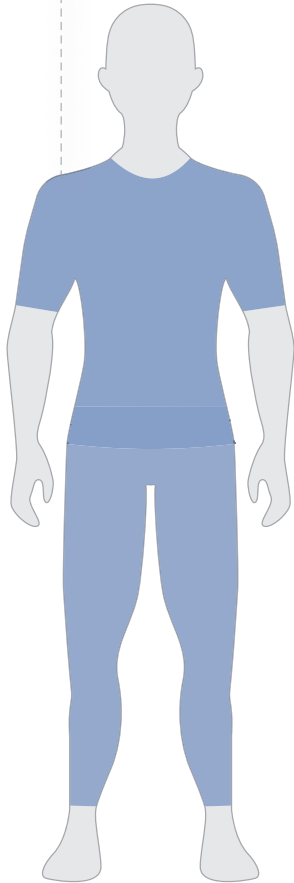

APPAREL FITTING GUIDE

BODY FIT

SLIM FIT

STANDARD FIT

RELAX FIT

B/F